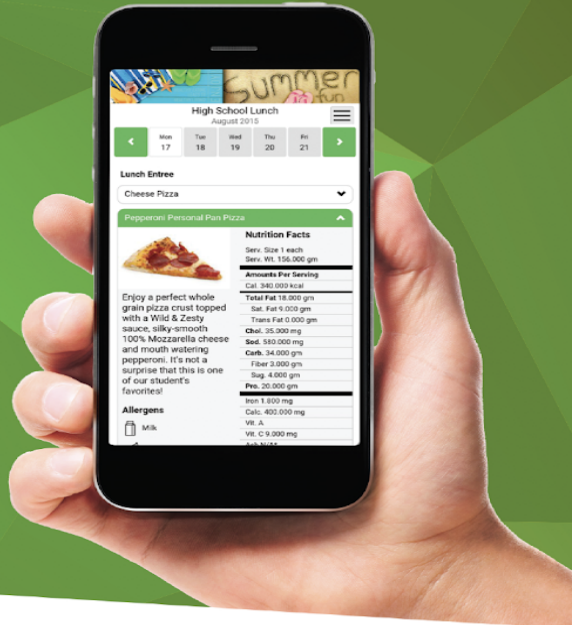

Wellington Nutrition Services is pleased to utilize My School Menus as an easy and convenient way to view our menus.

MY SCHOOL MENUS APP - NUTRITION ON THE GO

AWESOME FEATURES

- SEE MENU ITEMS OFFERED AT YOUR SCHOOL
- VIEW ALLERGENS & INGREDIENTS
- ACCESS NUTRIENT INFO
- NAVIGATE TO MEAL PAYMENT OR BENEFIT PROGRAMS

TO DOWNLOAD:

SCAN HERE OR SEARCH "MY SCHOOL MENUS" IN THE APP STORE OR GOOGLE PLAY

Menus can also be viewed via website link:
<https://www.myschoolmenus.com/organizations/1492>